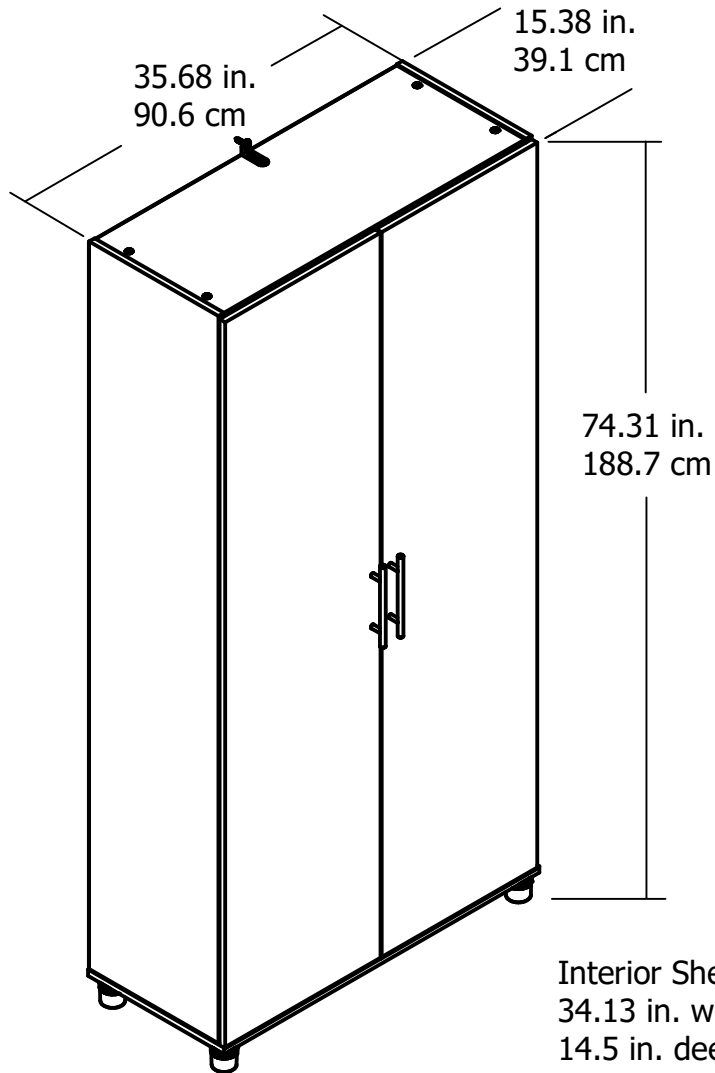

3402

system
build 

Interior Shelves (5):
34.13 in. wide
14.5 in. deep

Wood Breakdown: 98%

Total storage: 20.12 cubic feet

Overall Product Size:

74.31in.H x 35.68 in.W x 15.38 in.D

188.7cmH x 90.6cmW x 39.1cmD

Unit Weight: 136 lbs. (61.7 kg)