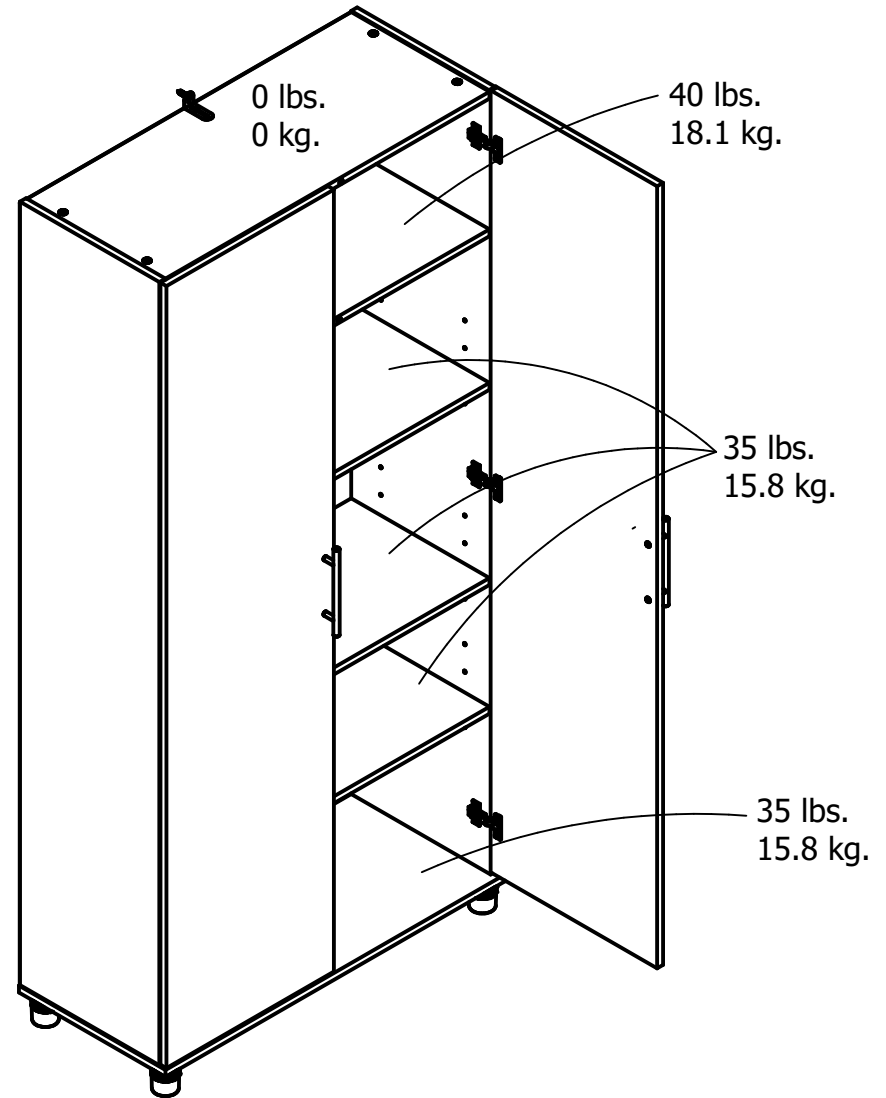

3402

system
build 

Interior Shelves (5):
34.13 in. wide
14.5 in. deep

Wood Breakdown: 98%

Total storage: 20.12 cubic feet

Overall Product Size:

74.31in.H x 35.68 in.W x 15.38 in.D

188.7cmH x 90.6cmW x 39.1cmD

Unit Weight: 136 lbs. (61.7 kg)